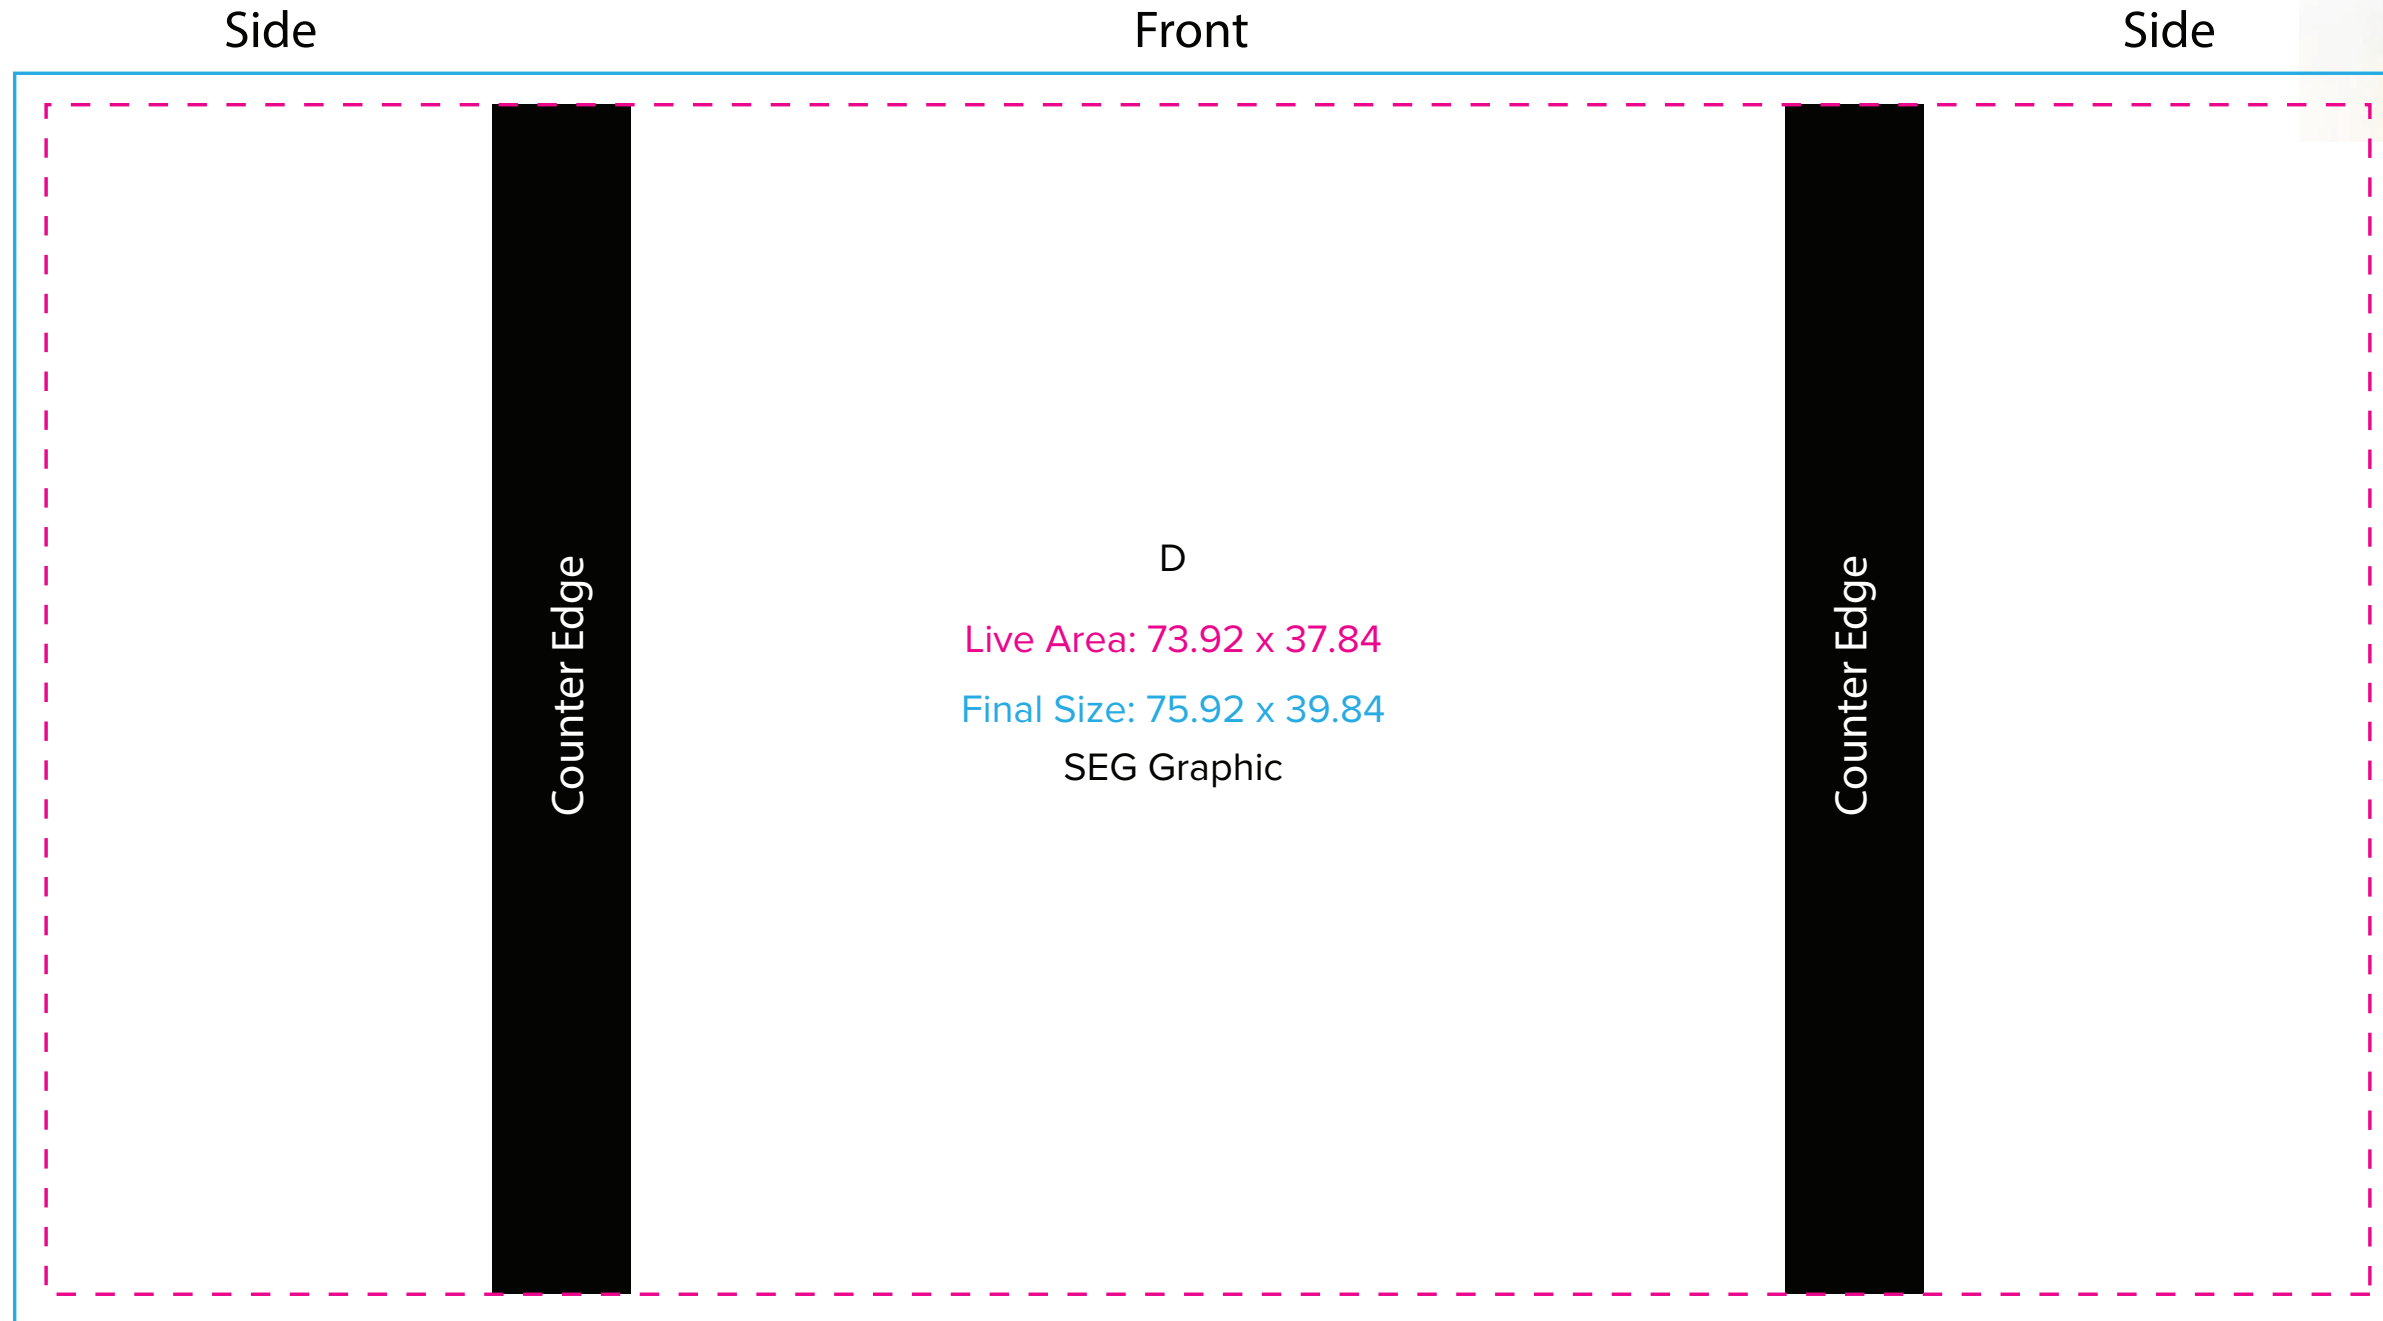

Graphic Template  
10 x 20 Inline Exhibit  
SEG Graphics

<p style="text-align: center;">A</p> <p style="text-align: center;">Live Area: 115.171 x 94.843</p> <p style="text-align: center;">Final Size: 117.171 x 96.843</p> <p style="text-align: center;">SEG Graphic</p>	<p style="text-align: center;">B</p> <p style="text-align: center;">Live Area: 39.916 x 94.843</p> <p style="text-align: center;">Final Size: 41.916x 96.843</p> <p style="text-align: center;">SEG Graphic</p>
--	---

NOTE: All Raster Art (jpg, tiff,psd, png, etc.) must be at least 100 dpi at print size.

Graphic Template  
10 x 10 Inline Exhibit  
GOD-1560 Reception Counter  
SEG Version

NOTE: All Raster Art (jpg, tiff,psd, png, etc.) must be at least 100 dpi at print size.